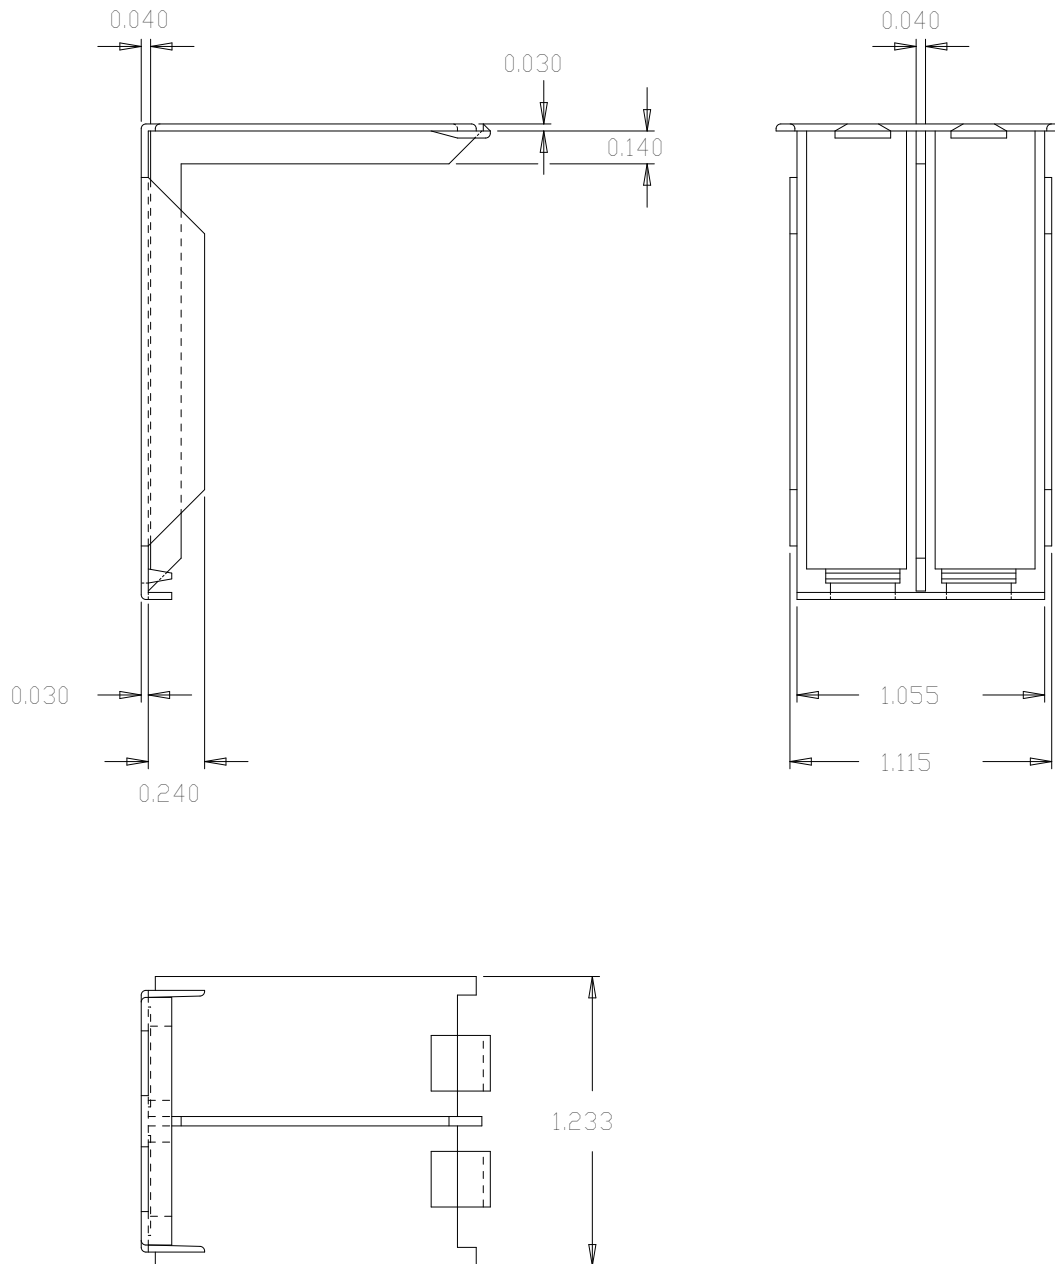

Part No. A03510
35 x 1" 'A' Range Extra Wide
Full Insulation Cover

Dimensions in inches.